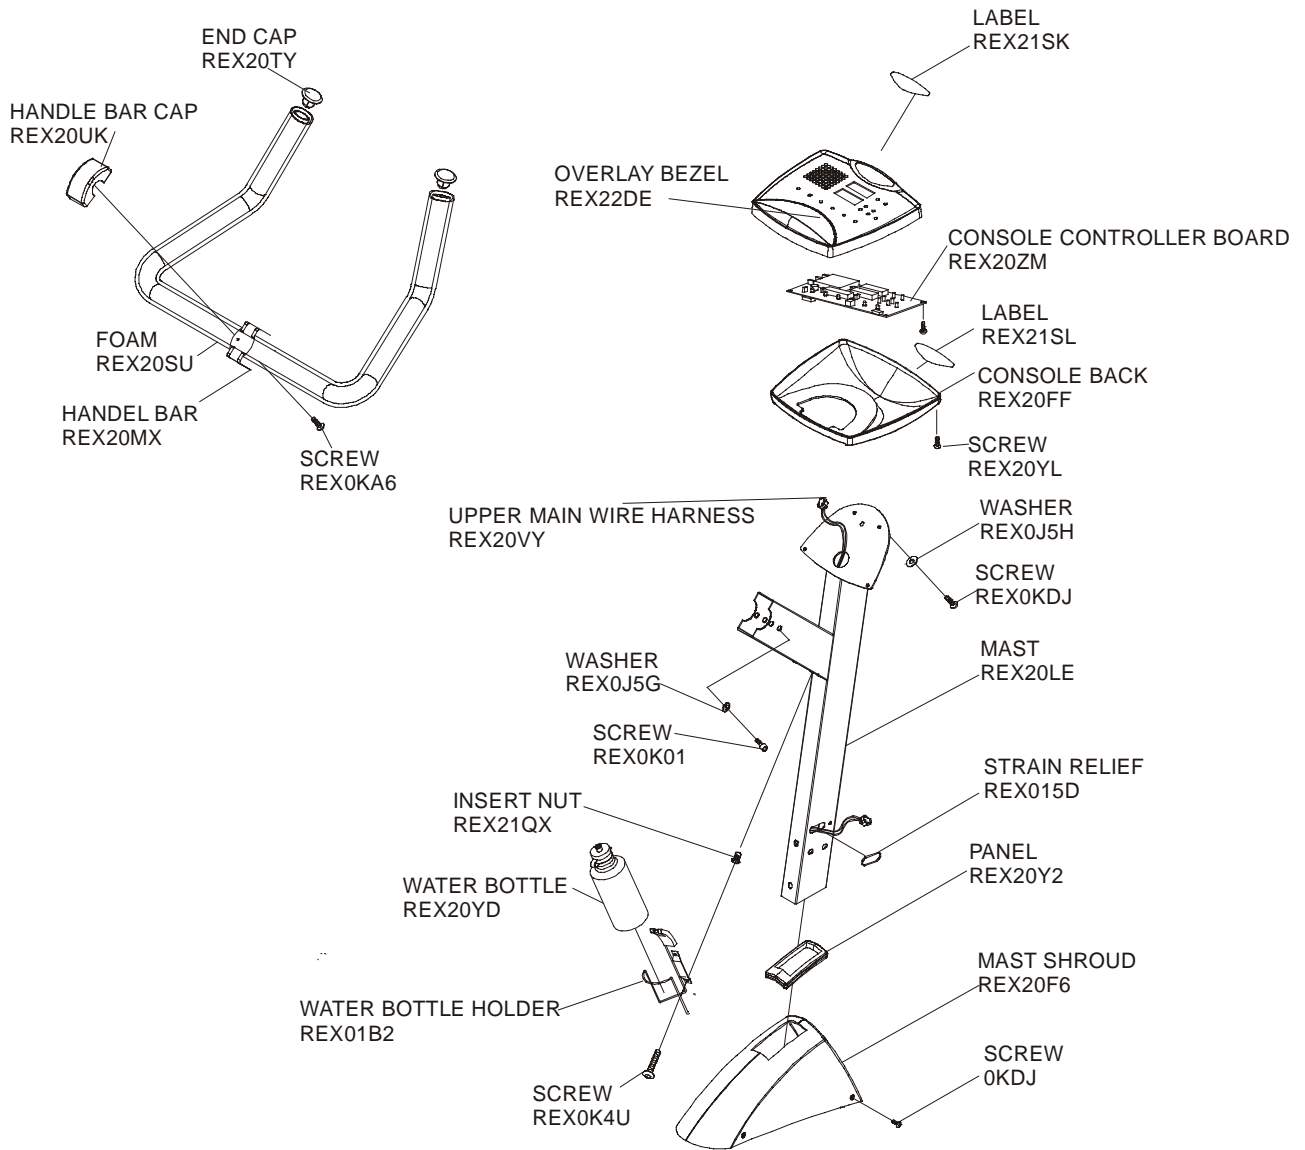

Example of a starting Serial Number UT406021000001			
UT4	06	0210	000001
Model #	Plant #	Year/month	Starting Serial Number

### CONSOLE ASEMBLY (ENG/ENG) REX22D8

Transformer 120/60.....REX01HR

Transformer 220V UK.....REX22EX

Transformer 220V Continental.....REX22H1

Transformer 240V Aust.....REX01HS