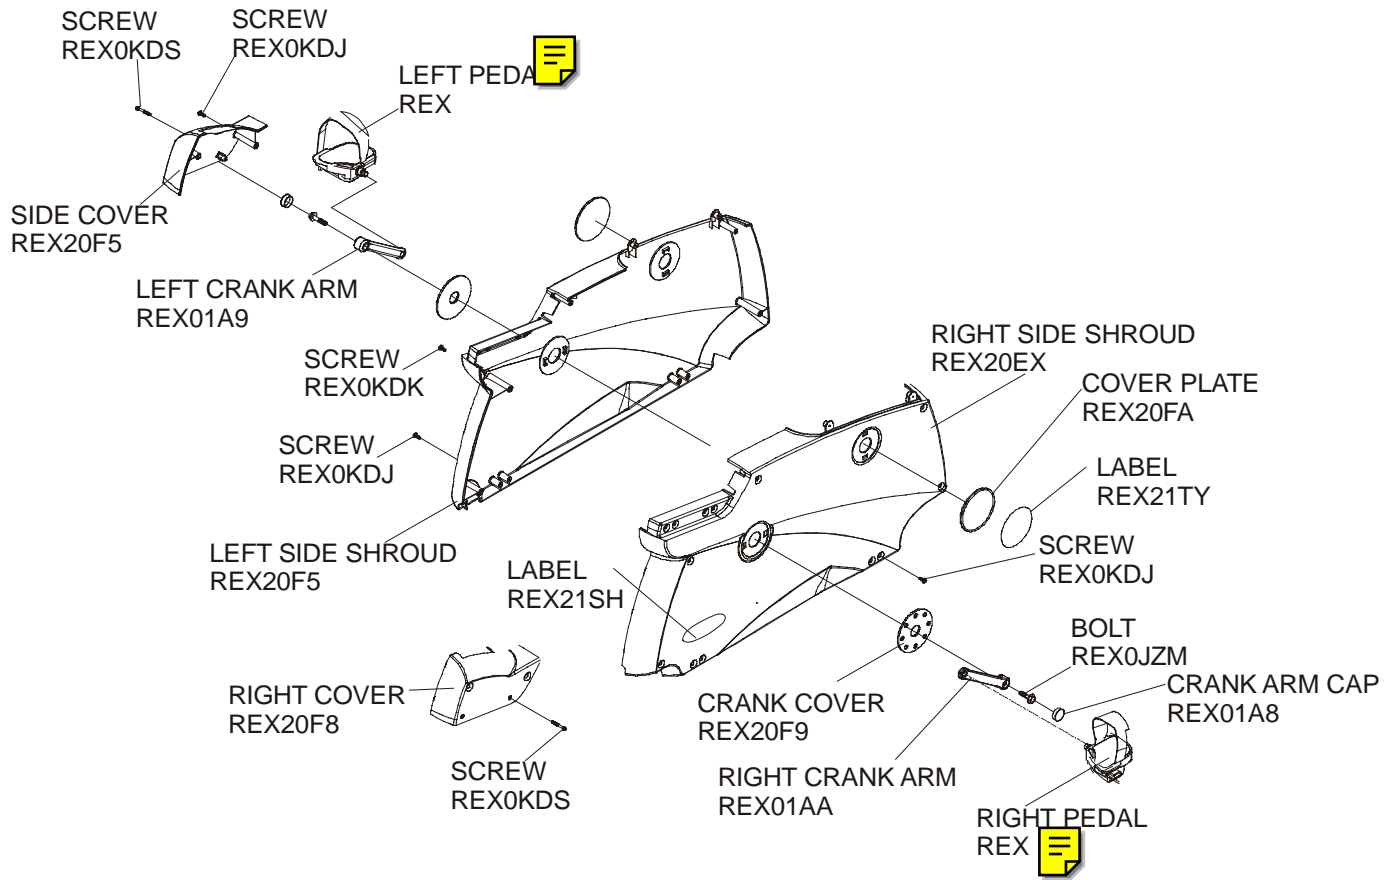

Example of a starting Serial Number UT406021000001			
UT4	06	0210	000001
Model #	Plant #	Year/month	Starting Serial Number

### CONSOLE ASEMBLY (ENG/ENG) REX22D8

Transformer 120/60.....REX01HR

Transformer 220V UK.....REX22EX

Transformer 220V Continental.....REX22H1

Transformer 240V Aust.....REX01HS