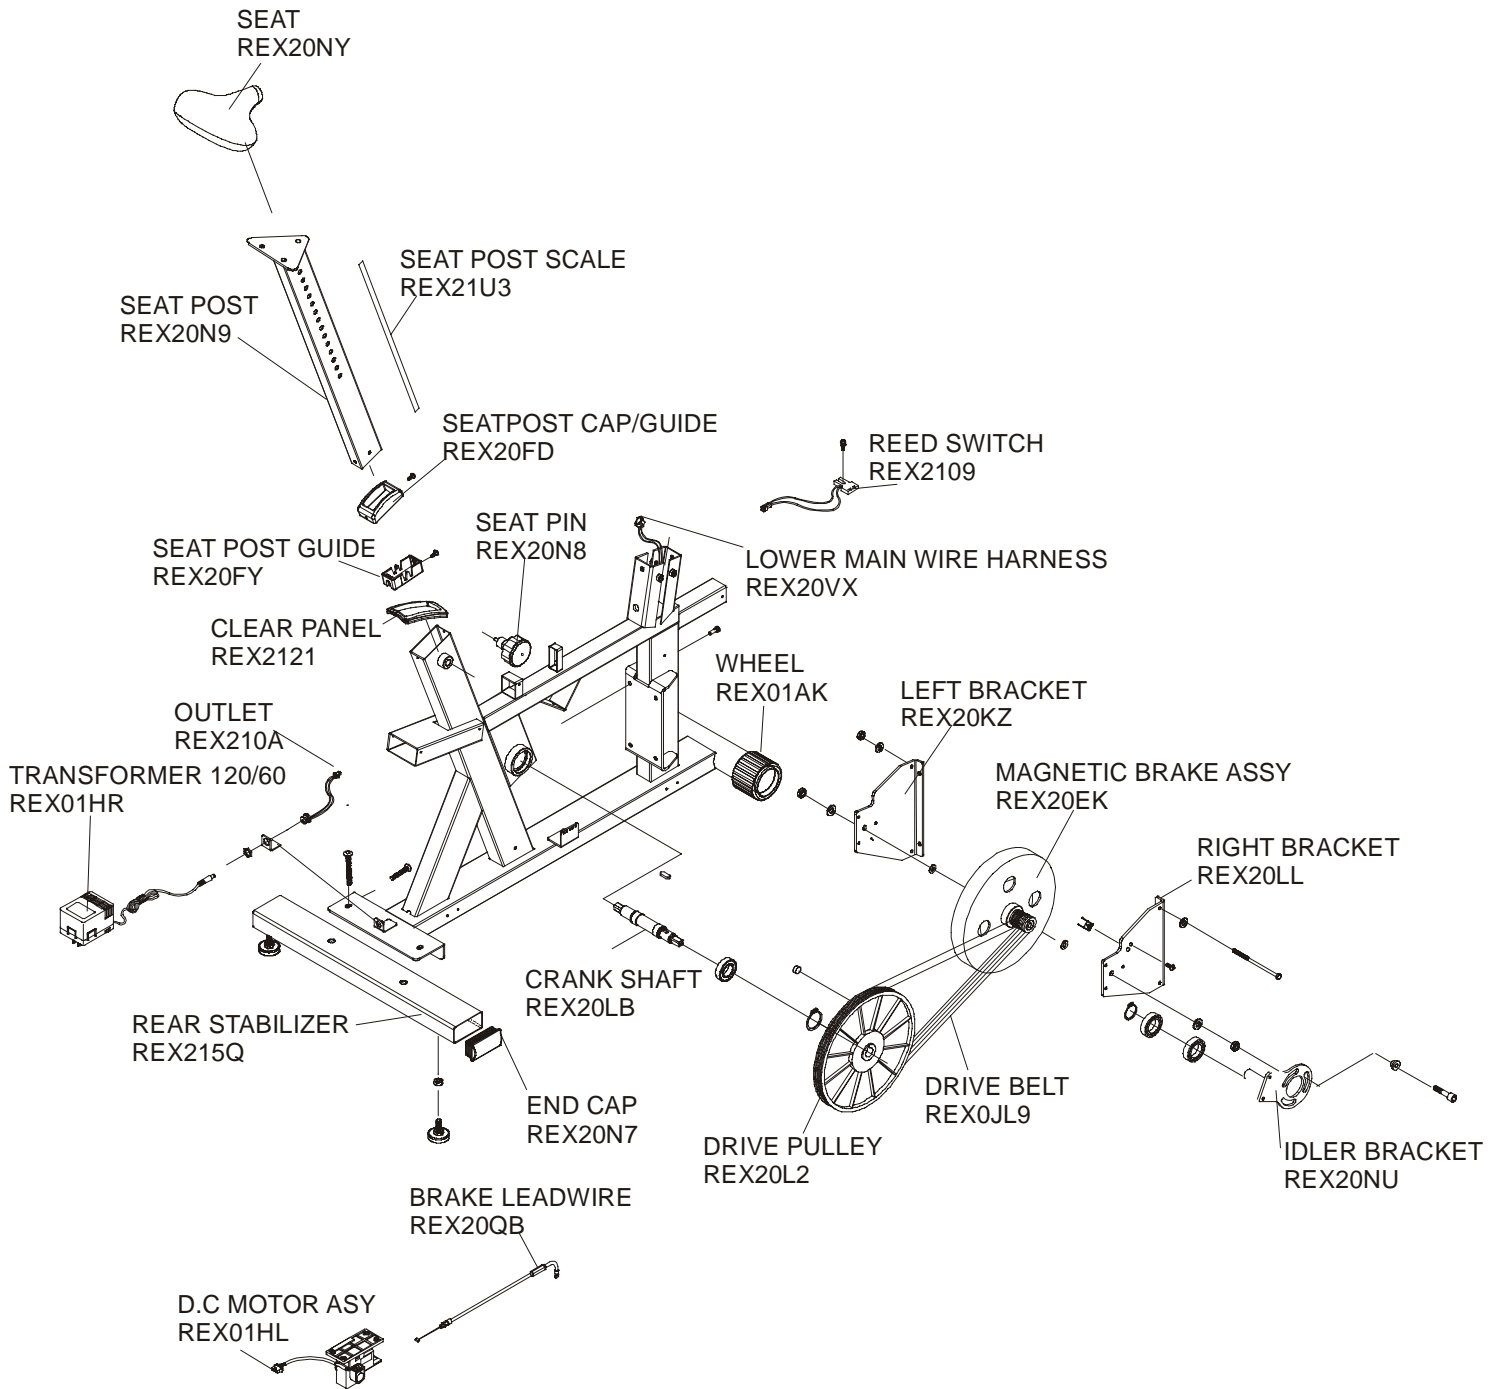

Example of a starting Serial Number UT406021000001			
UT4	06	0210	000001
Model #	Plant #	Year/month	Starting Serial Number

### CONSOLE ASEMBLY (ENG/ENG) REX22D8

Transformer 120/60.....REX01HR

Transformer 220V UK.....REX22EX

Transformer 220V Continental.....REX22H1

Transformer 240V Aust.....REX01HS